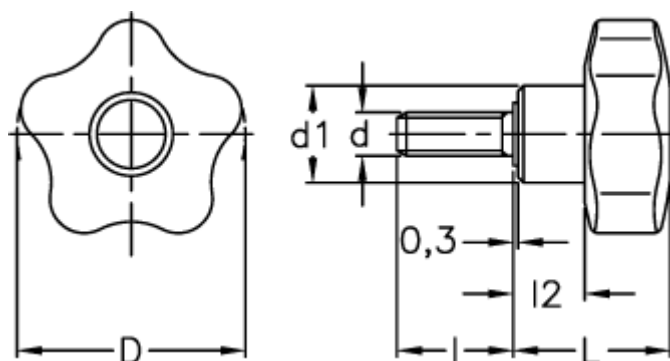

Article number: 23020698332

Description: E+G Lobe knob
VCT.25 p-M6x20-C2, orange cap

Measures

D	= 25
d1	= 13
d 6g	= M6
l	= 20
L	= 19.0
l2	= 8